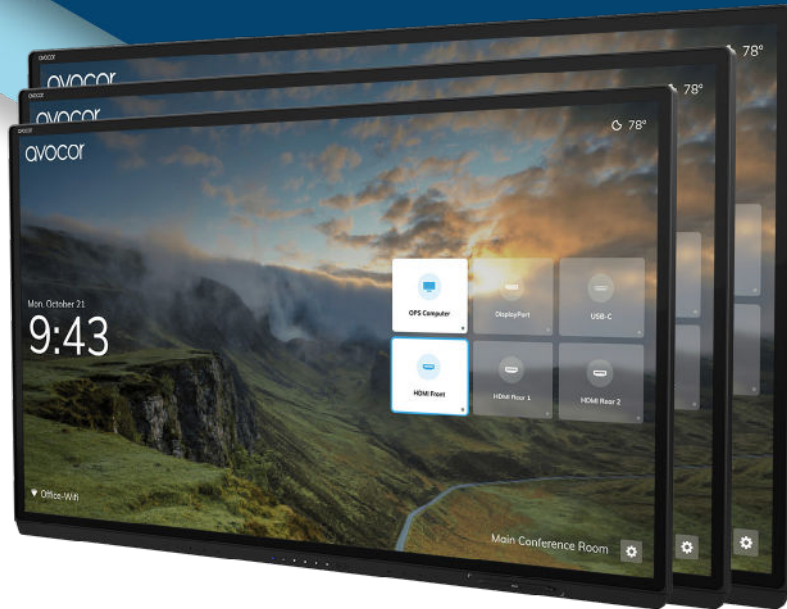

## START YOUR MEETINGS QUICKLY AND SIMPLY

Reduce time spent setting up your meeting with **single Type-C connectivity** that connects the display to any laptop in seconds. This single cable delivers 4k video, audio and USB touch while getting Ethernet, and power instantly, and the 4K HDMI output can drive a 2nd display with ease.

Built-in Doppler proximity sensors detect movement and starts-up the display without any physical contact. The **wake-on-presence sensors** detect people in the room, triggering the display to automatically wake when the room is occupied and to go into power-saving mode if no movement is detected.

The bezel-free interactive display utilizes the latest generation of **Avocor Intelligent Touch which supports palm rejection and up to 4 passive pens**. Offering object recognition as well as easily switching between pen, finger, and palm, the G series delivers a realistic writing experience, creating a fluid collaborative environment for all teammates.

**Three top-edge USB ports** provide easy-to-access guest connections and makes the addition of a camera simple for a seamless video conferencing solution. Integrated high-quality speakers provide a **40w crystal-clear audio experience**, while the active microphone ensures low distortion and superior echo-cancellation.